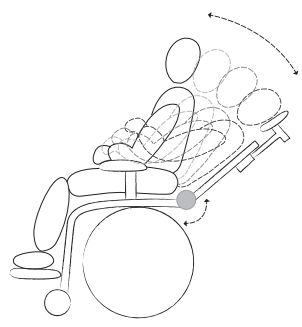

for ADULTS & HEAVY USERS

Adjustable back

The three-way lateral support aids in improving postural control, lessening deformity, thus making it possible to achieve a higher level of activity. Here you can either correct or compensate deformities, making it possible to maintain an optimal seated position.

Flex-joint

Rigid supports are needed to create a functional, seated position. **Dynamic supports** offer controlled movement, variation, and dampen the effects of extension spasticity. Sharky Pro comes equipped with a flex-joint to counteract spasticity and offer a dynamic sitting.

Integrated seat pocket

An integrated seat pocket helps facilitate activity, postural control, and reduces shear. Other systems using a flat surface leads inevitably to posterior tilt of the user's pelvis.

- Step 1** adjust the seat depth to suit upper leg length
- Step 2** adjust the seat pocket for perfect pelvic support

Adjustable leg parts

Seat depth, adduction, and abduction are all seamlessly and precisely adjusted. A Sharky Pro system enables you to adjust seat depth up to 10 cm for the most precise fit imaginable as well as enabling your solution to "grow" with the user. It is also allows you to create an open hip angle.