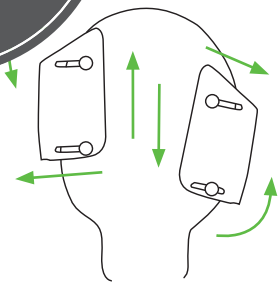

for ADULTS & HEAVY USERS

Adjustable back

The three-way lateral support aids in improving postural control, lessening deformity, thus making it possible to achieve a higher level of activity. Here you can either correct or compensate deformities, making it possible to maintain an optimal seated position.

Flex-joint

Rigid supports are needed to create a functional, seated position. **Dynamic supports** offer controlled movement, variation, and dampen the effects of extension spasticity. Sharky Pro comes equipped with a flex-joint to counteract spasticity and offer a dynamic sitting.

Integrated seat pocket

An integrated seat pocket helps facilitate activity, postural control, and reduces shear. Other systems using a flat surface leads inevitably to posterior tilt of the user's pelvis.

- Step 1** adjust the seat depth to suit upper leg length
- Step 2** adjust the seat pocket for perfect pelvic support

Adjustable leg parts

Seat depth, adduction, and abduction are all seamlessly and precisely adjusted. A Sharky Pro system enables you to adjust seat depth up to 10 cm for the most precise fit imaginable as well as enabling your solution to "grow" with the user. It is also allows you to create an open hip angle.