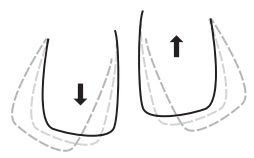

Flex-joint

Rigid supports are needed to create a functional, seated position. **Dynamic supports** offer controlled movement, variation, and dampen the effects of extension spasticity. Sharky Pro comes equipped with a flex-joint to counteract spasticity and offer a dynamic sitting.

Integrated seat pocket

An integrated seat pocket helps facilitate activity, postural control, and reduces shear. Other systems using a flat surface leads inevitably to posterior tilt of the user's pelvis.

- Step 1** adjust the seat depth to suit upper leg length
- Step 2** adjust the seat pocket for perfect pelvic support

Adjustable leg parts

Seat depth, adduction, and abduction are all seamlessly and precisely adjusted. A Sharky Pro system enables you to adjust seat depth up to 10 cm for the most precise fit imaginable as well as enabling your solution to "grow" with the user. It is also allows you to create an open hip angle.