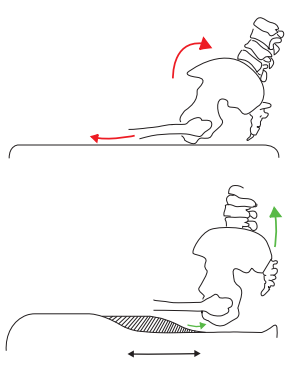

for ADULTS & HEAVY USERS

Adjustable back

The three-way lateral support aids in improving postural control, lessening deformity, thus making it possible to achieve a higher level of activity. Here you can either correct or compensate deformities, making it possible to maintain an optimal seated position.

Flex-joint

Rigid supports are needed to create a functional, seated position. **Dynamic supports** offer controlled movement, variation, and dampen the effects of extension spasticity. Sharky Pro comes equipped with a flex-joint to counteract spasticity and offer a dynamic sitting.

Integrated seat pocket

An integrated seat pocket helps facilitate activity, postural control, and reduces shear. Other systems using a flat surface leads inevitably to posterior tilt of the user's pelvis.

- Step 1** adjust the seat depth to suit upper leg length
- Step 2** adjust the seat pocket for perfect pelvic support

Adjustable leg parts

Seat depth, adduction, and abduction are all seamlessly and precisely adjusted. A Sharky Pro system enables you to adjust seat depth up to 10 cm for the most precise fit imaginable as well as enabling your solution to "grow" with the user. It is also allows you to create an open hip angle.